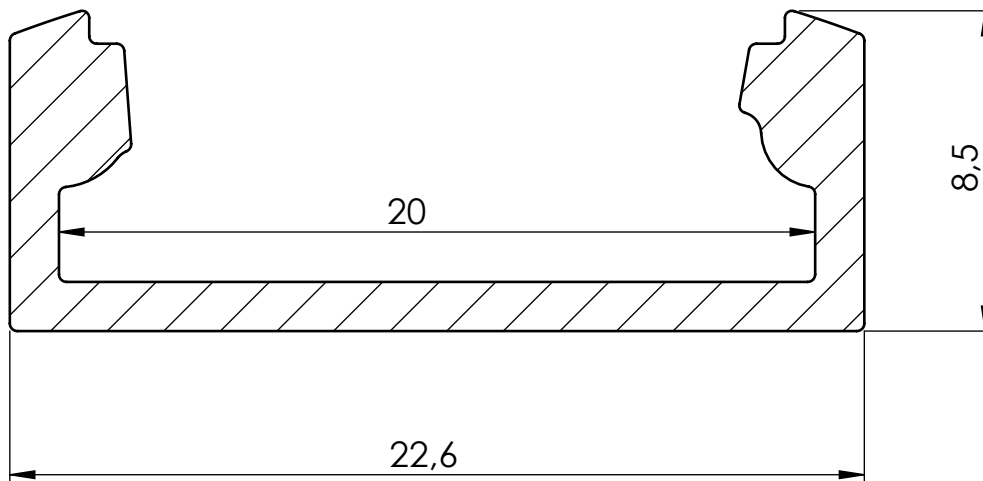

SLIM LINE WIDE 8mm

SCALE 1 : 1

PRODUCT CODE: AL-SLW8

DESCRIPTION: SLW8, anodized in silver aluminum LED profile

WEIGHT: 0.16 kg/m

UNITS: millimeters

SCALE: 5:1

SHEET SIZE: A4